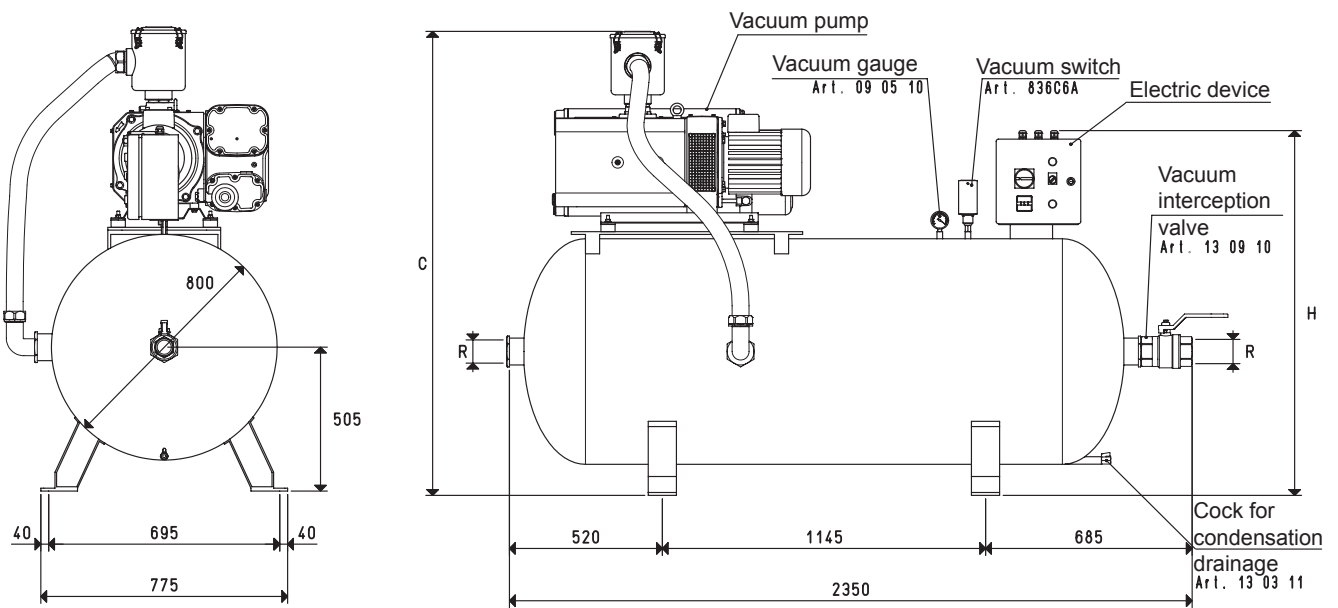

HORIZONTAL PUMPSETS DO 1000 ...

3D drawings available at www.vuototecnica.net

Art.	Tank	Pump	Motor execution	Switchgear	C	H	R	Weight	Filter accessories
	Litres	Mod.	Volt	art.			Ø	Kg	art.
DO 1000 MV 200R	1000	MV 200R	3 ~ 230/400-50Hz	DO 100 91	1541	1250	G3"	405	FC 80
DO 1000 MV 300R	1000	MV 300R	3 ~ 400/690-50Hz	DO 100 91	1541	1250	G3"	432	FC 80

Note: As a standard, all MV... pumps are equipped with an FC... filtre adjusted to the suction connection size.