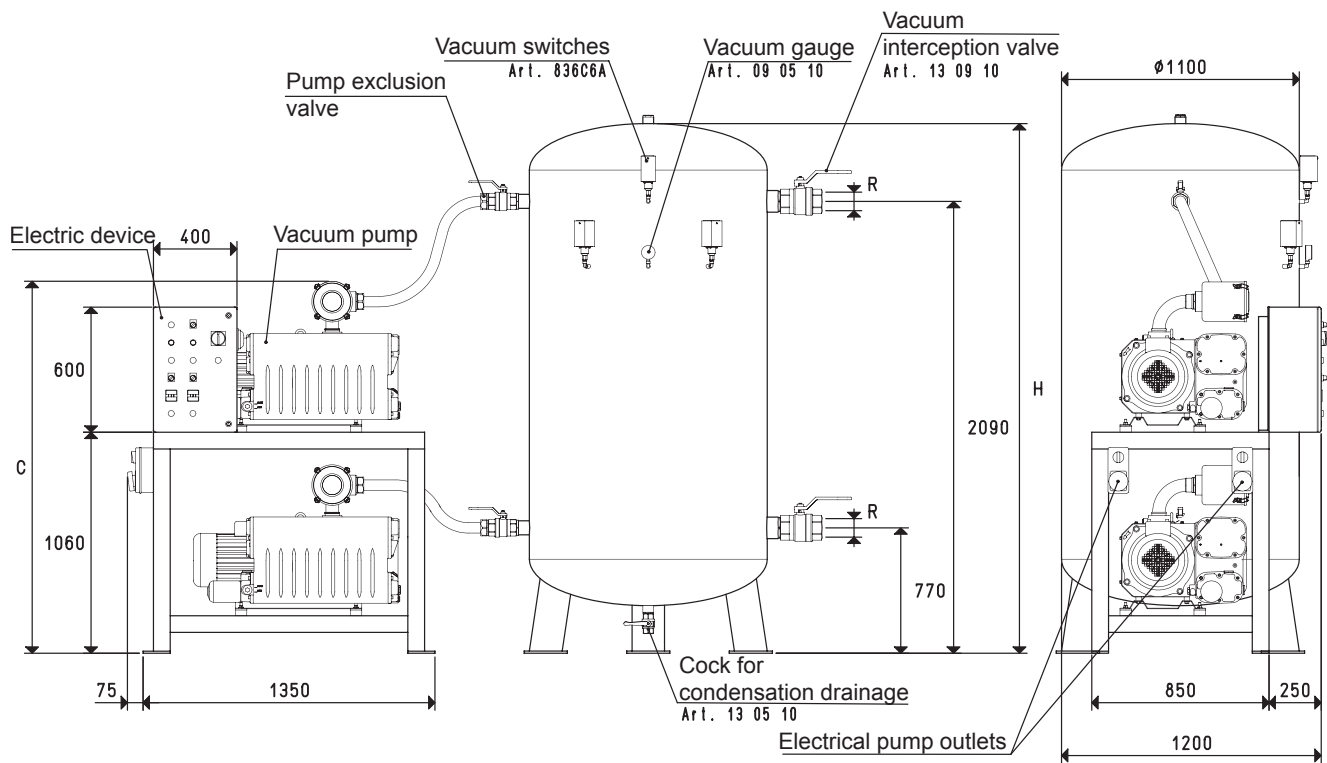

VERTICAL SAFETY PUMPSETS DSV 2000 ...

Art.	Tank	2 pumps	Motor execution	Switchgear	C	H	R	Weight	Filtre accessories
	Litres	Mod.	Volt	art.			Ø	Kg	art.
DSV 2000 MV 200R	2000	MV 200R	3 ~ 230/400-50Hz	DS0 300 91	1751	2450	G3"	902	FC 80
DSV 2000 MV 300R	2000	MV 300R	3 ~ 400/690-50Hz	DS0 300 91	1751	2450	G3"	926	FC 80

Note: As a standard, all MV... pumps are equipped with an FC... filtre adjusted to the suction connection size.