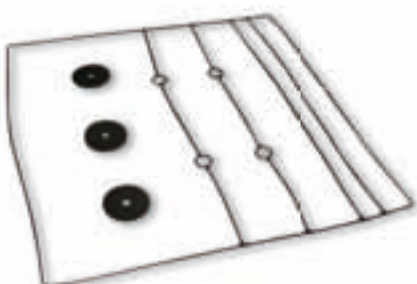

Art.	For generator art.
00 KIT PVP 150 MD	PVP 150 MD
00 KIT PVP 300 MD	PVP 300 MD
00 KIT PVP 450 MD	PVP 450 MD